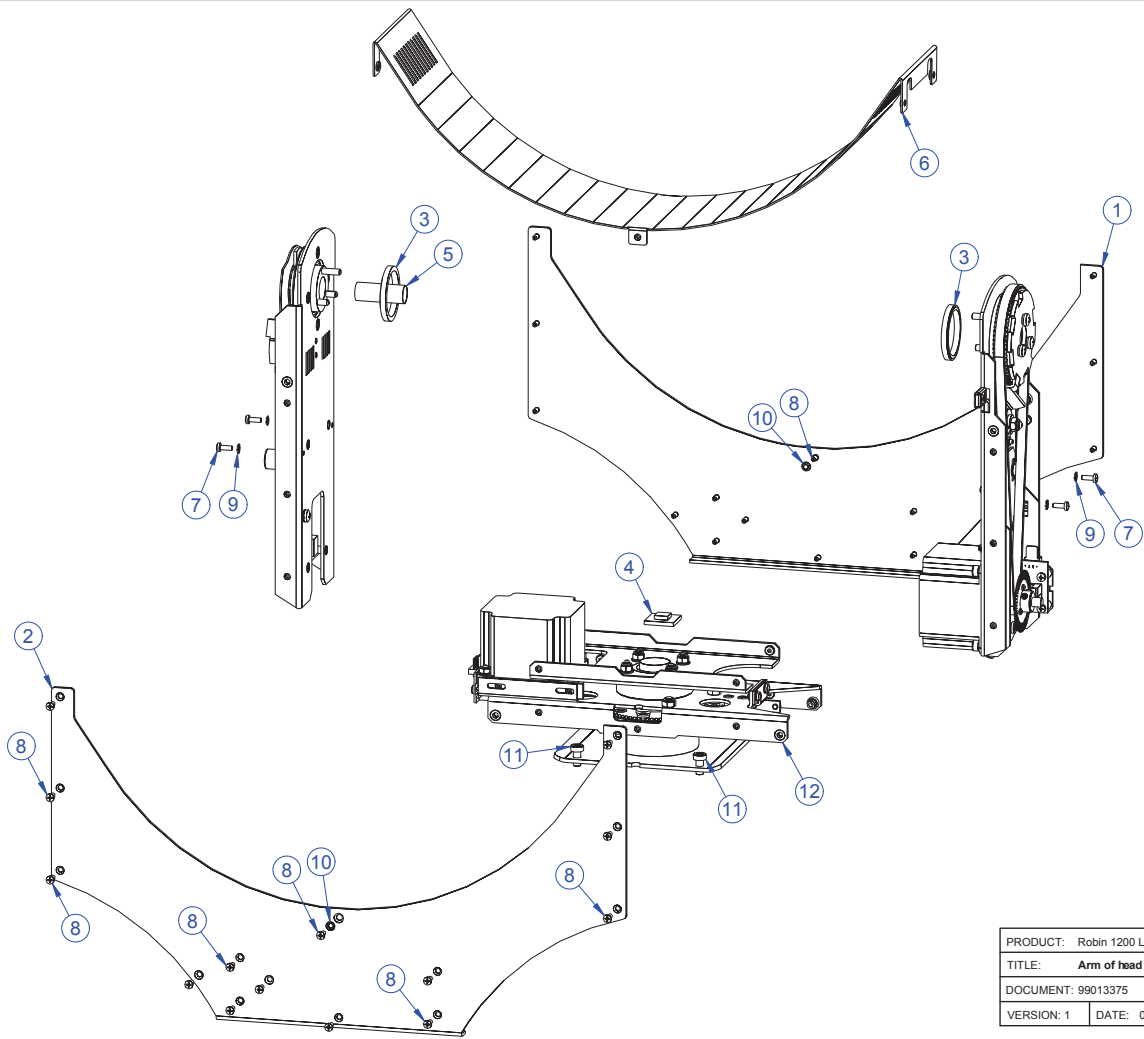

PRODUCT: Robin 1200 LEDWash		
TITLE: Front module of head		
DOCUMENT: 99013373		
VERSION: 1	DATE: 01.02.2012	SHEET: 03 OF 13

PRODUCT: Robin 1200 LEDWash		
TITLE: LED modules - exploded		
DOCUMENT: 99013374		
VERSION: 1	DATE: 01.02.2012	SHEET: 04 OF 13

PRODUCT: Robin 1200 LEDWash		
TITLE: PCB RB8010 Ostar		
DOCUMENT: 13031022		
VERSION: 1	DATE: 01.02.2012	SHEET: 05 OF 13

PRODUCT: Robin 1200 LEDWash		
TITLE: Rear module of head		
DOCUMENT: 99013373		
VERSION: 1	DATE: 01.02.2012	SHEET: 06 OF 13

PRODUCT: Robin 1200 LEDWash		
TITLE: Arm of head		
DOCUMENT: 99013375		
VERSION: 1	DATE: 01.02.2012	SHEET: 07 OF 13

PRODUCT: Robin 1200 LEDWash		
TITLE: Arm of axe "Y"		
DOCUMENT: 99013375		
VERSION: 1	DATE: 01.02.2012	SHEET: 08 OF 13

PRODUCT: Robin 1200 LEDWash		
TITLE: Side panels of base		
DOCUMENT: 99013376		
VERSION: 1	DATE: 01.02.2012	SHEET: 11 OF 13

PRODUCT: Robin 1200 LEDWash		
TITLE: Base		
DOCUMENT: 99013376		
VERSION: 1	DATE: 01.02.2012	SHEET: 12 OF 13