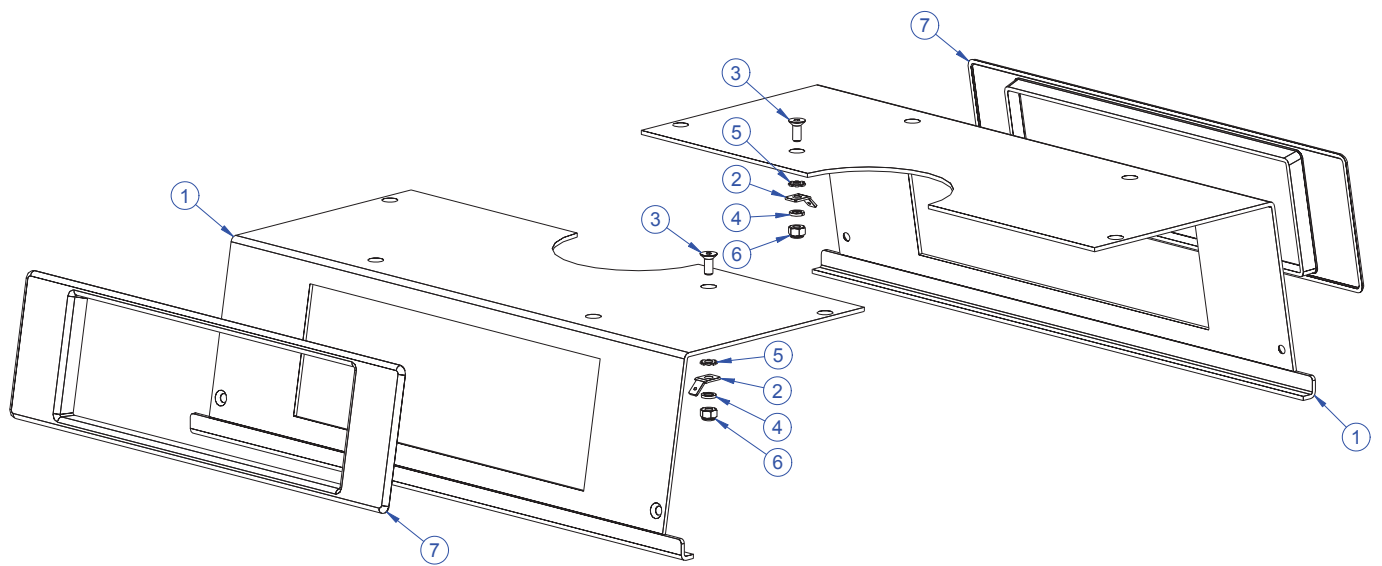

PRODUCT: Robin 1200 LEDWash		
TITLE: Covers		
DOCUMENT: 99013378		
VERSION: 1	DATE: 01.02.2012	SHEET: 01 OF 13

PRODUCT: Robin 1200 LEDWash		
TITLE: Covers of base		
DOCUMENT: 99013376		
VERSION: 1	DATE: 01.02.2012	SHEET: 02 OF 13

PRODUCT: Robin 1200 LEDWash		
TITLE: Front module of head		
DOCUMENT: 99013373		
VERSION: 1	DATE: 01.02.2012	SHEET: 03 OF 13

PRODUCT: Robin 1200 LEDWash		
TITLE: LED modules - exploded		
DOCUMENT: 99013374		
VERSION: 1	DATE: 01.02.2012	SHEET: 04 OF 13

PRODUCT: Robin 1200 LEDWash		
TITLE: PCB RB8010 Ostar		
DOCUMENT: 13031022		
VERSION: 1	DATE: 01.02.2012	SHEET: 05 OF 13

PRODUCT: Robin 1200 LEDWash		
TITLE: Rear module of head		
DOCUMENT: 99013373		
VERSION: 1	DATE: 01.02.2012	SHEET: 06 OF 13

PRODUCT: Robin 1200 LEDWash		
TITLE: Arm of head		
DOCUMENT: 99013375		
VERSION: 1	DATE: 01.02.2012	SHEET: 07 OF 13

PRODUCT: Robin 1200 LEDWash		
TITLE: Arm of axe "Y"		
DOCUMENT: 99013375		
VERSION: 1	DATE: 01.02.2012	SHEET: 08 OF 13