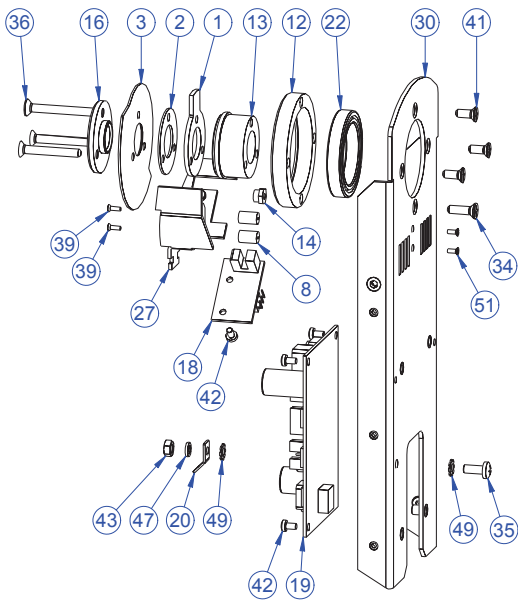

PRODUCT: Robin 1200 LEDWash		
TITLE: Front module of head		
DOCUMENT: 99013373		
VERSION: 1	DATE: 01.02.2012	SHEET: 03 OF 13

PRODUCT: Robin 1200 LEDWash		
TITLE: LED modules - exploded		
DOCUMENT: 99013374		
VERSION: 1	DATE: 01.02.2012	SHEET: 04 OF 13

PRODUCT: Robin 1200 LEDWash		
TITLE: PCB RB8010 Ostar		
DOCUMENT: 13031022		
VERSION: 1	DATE: 01.02.2012	SHEET: 05 OF 13

PRODUCT: Robin 1200 LEDWash		
TITLE: Rear module of head		
DOCUMENT: 99013373		
VERSION: 1	DATE: 01.02.2012	SHEET: 06 OF 13

PRODUCT: Robin 1200 LEDWash		
TITLE: Arm of head		
DOCUMENT: 99013375		
VERSION: 1	DATE: 01.02.2012	SHEET: 07 OF 13

PRODUCT: Robin 1200 LEDWash		
TITLE: Arm of axe "Y"		
DOCUMENT: 99013375		
VERSION: 1	DATE: 01.02.2012	SHEET: 08 OF 13