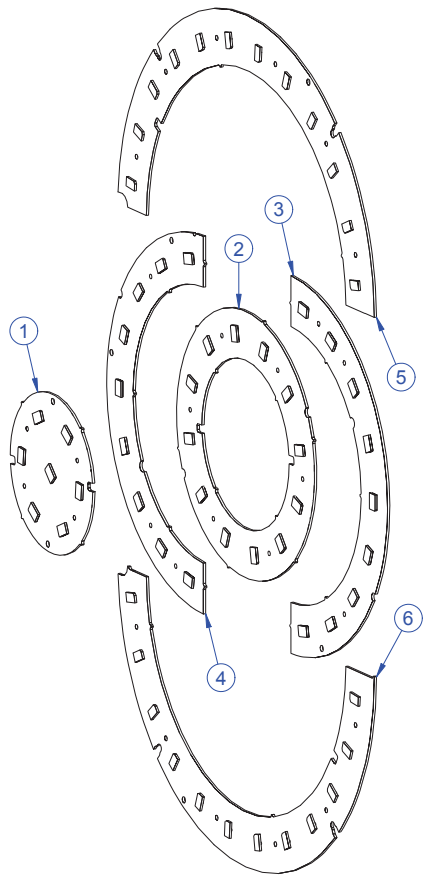

PRODUCT: Robin 1200 LEDWash		
TITLE: Covers		
DOCUMENT: 99013378		
VERSION: 1	DATE: 01.02.2012	SHEET: 01 OF 13

PRODUCT: Robin 1200 LEDWash		
TITLE: Covers of base		
DOCUMENT: 99013376		
VERSION: 1	DATE: 01.02.2012	SHEET: 02 OF 13

PRODUCT: Robin 1200 LEDWash		
TITLE: Front module of head		
DOCUMENT: 99013373		
VERSION: 1	DATE: 01.02.2012	SHEET: 03 OF 13

PRODUCT: Robin 1200 LEDWash		
TITLE: LED modules - exploded		
DOCUMENT: 99013374		
VERSION: 1	DATE: 01.02.2012	SHEET: 04 OF 13

PRODUCT: Robin 1200 LEDWash		
TITLE: PCB RB8010 Ostar		
DOCUMENT: 13031022		
VERSION: 1	DATE: 01.02.2012	SHEET: 05 OF 13

PRODUCT: Robin 1200 LEDWash		
TITLE: Rear module of head		
DOCUMENT: 99013373		
VERSION: 1	DATE: 01.02.2012	SHEET: 06 OF 13

PRODUCT: Robin 1200 LEDWash		
TITLE: Arm of head		
DOCUMENT: 99013375		
VERSION: 1	DATE: 01.02.2012	SHEET: 07 OF 13

PRODUCT: Robin 1200 LEDWash		
TITLE: Arm of axe "Y"		
DOCUMENT: 99013375		
VERSION: 1	DATE: 01.02.2012	SHEET: 08 OF 13