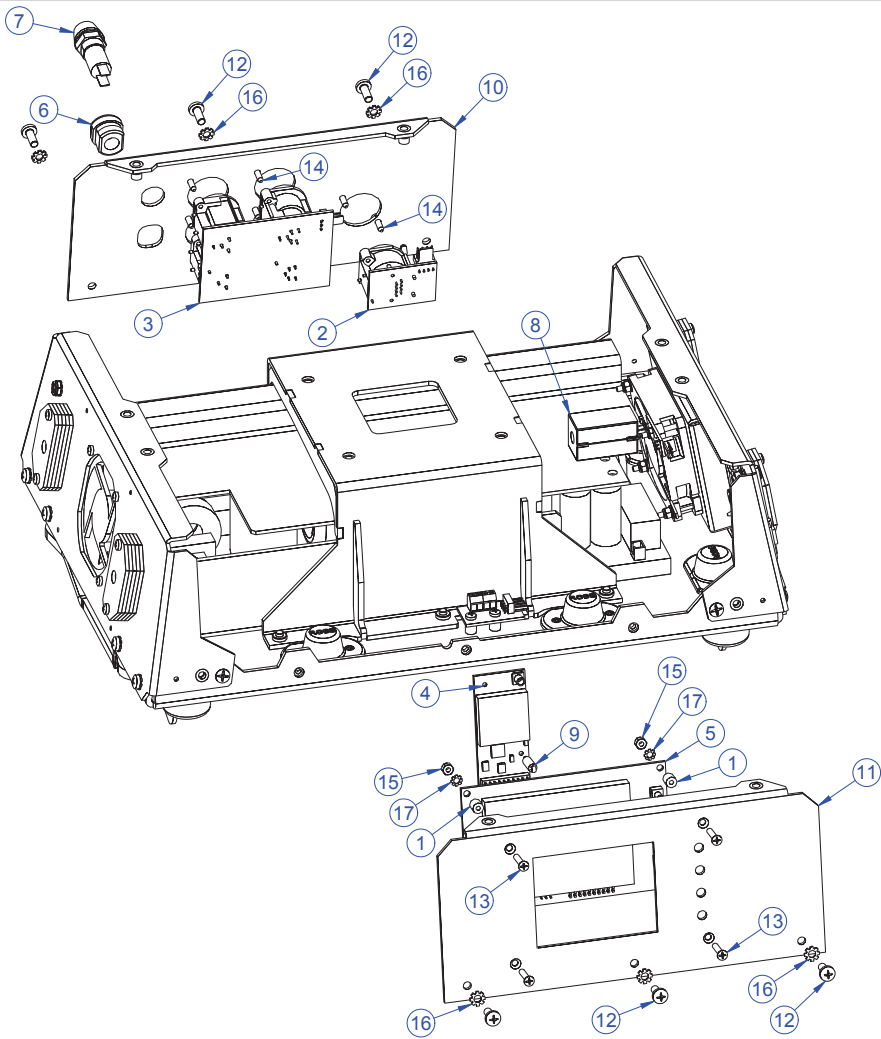

PRODUCT: Robin 1200 LEDWash		
TITLE: Front module of head		
DOCUMENT: 99013373		
VERSION: 1	DATE: 01.02.2012	SHEET: 03 OF 13

PRODUCT: Robin 1200 LEDWash		
TITLE: LED modules - exploded		
DOCUMENT: 99013374		
VERSION: 1	DATE: 01.02.2012	SHEET: 04 OF 13

PRODUCT: Robin 1200 LEDWash		
TITLE: PCB RB8010 Ostar		
DOCUMENT: 13031022		
VERSION: 1	DATE: 01.02.2012	SHEET: 05 OF 13

PRODUCT: Robin 1200 LEDWash		
TITLE: Rear module of head		
DOCUMENT: 99013373		
VERSION: 1	DATE: 01.02.2012	SHEET: 06 OF 13

PRODUCT: Robin 1200 LEDWash		
TITLE: Arm of head		
DOCUMENT: 99013375		
VERSION: 1	DATE: 01.02.2012	SHEET: 07 OF 13

PRODUCT: Robin 1200 LEDWash		
TITLE: Arm of axe "Y"		
DOCUMENT: 99013375		
VERSION: 1	DATE: 01.02.2012	SHEET: 08 OF 13

PRODUCT: Robin 1200 LEDWash		
TITLE: Axo "X"		
DOCUMENT: 99013375		
VERSION: 1	DATE: 01.02.2012	SHEET: 09 OF 13

PRODUCT: Robin 1200 LEDWash		
TITLE: Front and rear panel of base		
DOCUMENT: 99013376		
VERSION: 1	DATE: 01.02.2012	SHEET: 10 OF 13