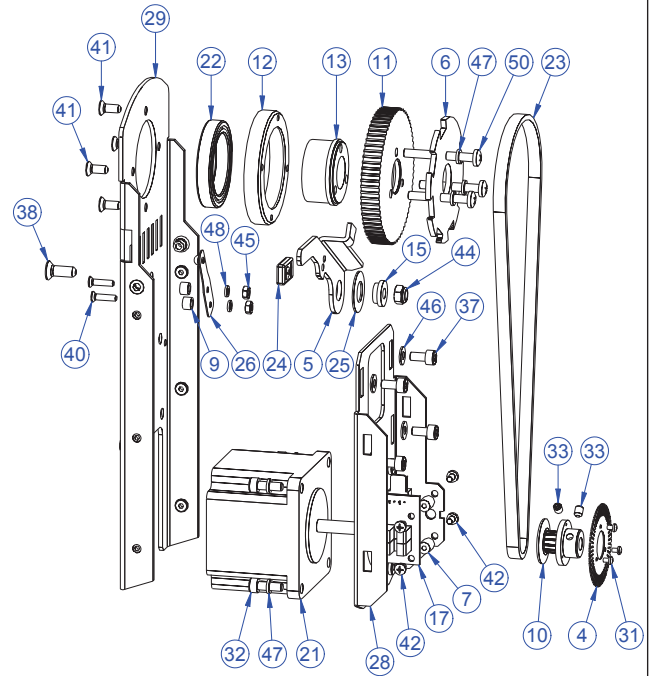

PRODUCT: Robin 1200 LEDWash		
TITLE: Front module of head		
DOCUMENT: 99013373		
VERSION: 1	DATE: 01.02.2012	SHEET: 03 OF 13

PRODUCT: Robin 1200 LEDWash		
TITLE: LED modules - exploded		
DOCUMENT: 99013374		
VERSION: 1	DATE: 01.02.2012	SHEET: 04 OF 13

PRODUCT: Robin 1200 LEDWash		
TITLE: PCB RB8010 Ostar		
DOCUMENT: 13031022		
VERSION: 1	DATE: 01.02.2012	SHEET: 05 OF 13

PRODUCT: Robin 1200 LEDWash		
TITLE: Rear module of head		
DOCUMENT: 99013373		
VERSION: 1	DATE: 01.02.2012	SHEET: 06 OF 13

PRODUCT: Robin 1200 LEDWash		
TITLE: Arm of head		
DOCUMENT: 99013375		
VERSION: 1	DATE: 01.02.2012	SHEET: 07 OF 13

PRODUCT: Robin 1200 LEDWash		
TITLE: Arm of axe "Y"		
DOCUMENT: 99013375		
VERSION: 1	DATE: 01.02.2012	SHEET: 08 OF 13