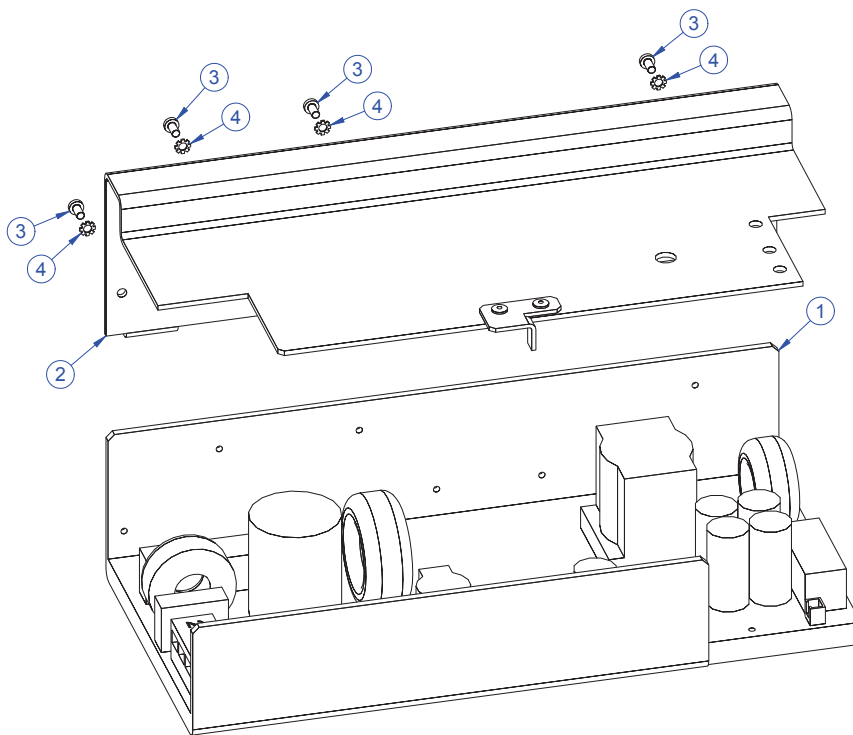

PRODUCT: Robin 1200 LEDWash		
TITLE: Axo "X"		
DOCUMENT: 99013375		
VERSION: 1	DATE: 01.02.2012	SHEET: 09 OF 13

PRODUCT: Robin 1200 LEDWash		
TITLE: Front and rear panel of base		
DOCUMENT: 99013376		
VERSION: 1	DATE: 01.02.2012	SHEET: 10 OF 13

PRODUCT: Robin 1200 LEDWash		
TITLE: Side panels of base		
DOCUMENT: 99013376		
VERSION: 1	DATE: 01.02.2012	SHEET: 11 OF 13

PRODUCT: Robin 1200 LEDWash		
TITLE: Base		
DOCUMENT: 99013376		
VERSION: 1	DATE: 01.02.2012	SHEET: 12 OF 13