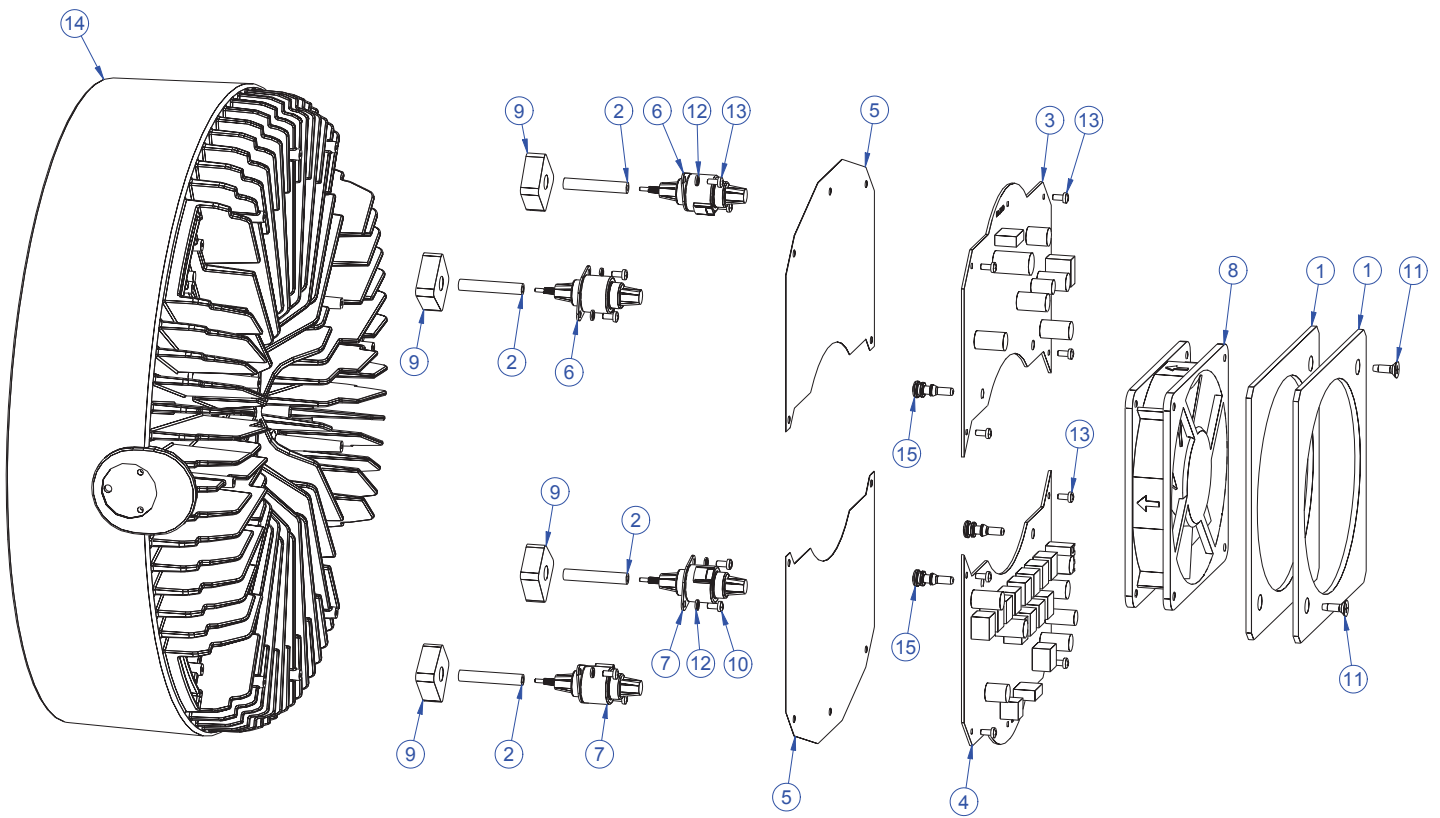

PRODUCT: Robin 1200 LEDWash		
TITLE: Front module of head		
DOCUMENT: 99013373		
VERSION: 1	DATE: 01.02.2012	SHEET: 03 OF 13

PRODUCT: Robin 1200 LEDWash		
TITLE: LED modules - exploded		
DOCUMENT: 99013374		
VERSION: 1	DATE: 01.02.2012	SHEET: 04 OF 13

PRODUCT: Robin 1200 LEDWash		
TITLE: PCB RB8010 Ostar		
DOCUMENT: 13031022		
VERSION: 1	DATE: 01.02.2012	SHEET: 05 OF 13

PRODUCT: Robin 1200 LEDWash		
TITLE: Rear module of head		
DOCUMENT: 99013373		
VERSION: 1	DATE: 01.02.2012	SHEET: 06 OF 13

PRODUCT: Robin 1200 LEDWash		
TITLE: Arm of head		
DOCUMENT: 99013375		
VERSION: 1	DATE: 01.02.2012	SHEET: 07 OF 13

PRODUCT: Robin 1200 LEDWash		
TITLE: Arm of axe "Y"		
DOCUMENT: 99013375		
VERSION: 1	DATE: 01.02.2012	SHEET: 08 OF 13

PRODUCT: Robin 1200 LEDWash		
TITLE: Side panels of base		
DOCUMENT: 99013376		
VERSION: 1	DATE: 01.02.2012	SHEET: 11 OF 13

PRODUCT: Robin 1200 LEDWash		
TITLE: Base		
DOCUMENT: 99013376		
VERSION: 1	DATE: 01.02.2012	SHEET: 12 OF 13