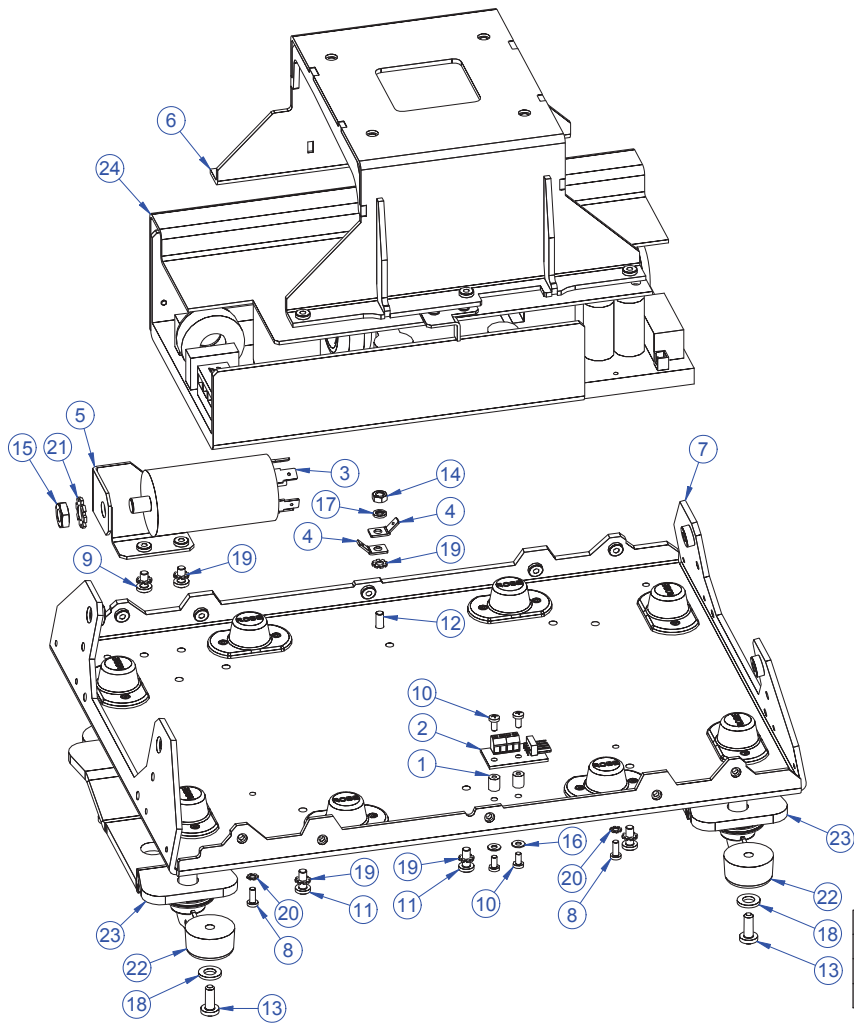

PRODUCT: Robin 1200 LEDWash		
TITLE: PCB RB8010 Ostar		
DOCUMENT: 13031022		
VERSION: 1	DATE: 01.02.2012	SHEET: 05 OF 13

PRODUCT: Robin 1200 LEDWash		
TITLE: Rear module of head		
DOCUMENT: 99013373		
VERSION: 1	DATE: 01.02.2012	SHEET: 06 OF 13

PRODUCT: Robin 1200 LEDWash		
TITLE: Arm of head		
DOCUMENT: 99013375		
VERSION: 1	DATE: 01.02.2012	SHEET: 07 OF 13

PRODUCT: Robin 1200 LEDWash		
TITLE: Arm of axe "Y"		
DOCUMENT: 99013375		
VERSION: 1	DATE: 01.02.2012	SHEET: 08 OF 13

PRODUCT: Robin 1200 LEDWash		
TITLE: Axo "X"		
DOCUMENT: 99013375		
VERSION: 1	DATE: 01.02.2012	SHEET: 09 OF 13

PRODUCT: Robin 1200 LEDWash		
TITLE: Front and rear panel of base		
DOCUMENT: 99013376		
VERSION: 1	DATE: 01.02.2012	SHEET: 10 OF 13

PRODUCT: Robin 1200 LEDWash		
TITLE: Side panels of base		
DOCUMENT: 99013376		
VERSION: 1	DATE: 01.02.2012	SHEET: 11 OF 13

PRODUCT: Robin 1200 LEDWash		
TITLE: Base		
DOCUMENT: 99013376		
VERSION: 1	DATE: 01.02.2012	SHEET: 12 OF 13