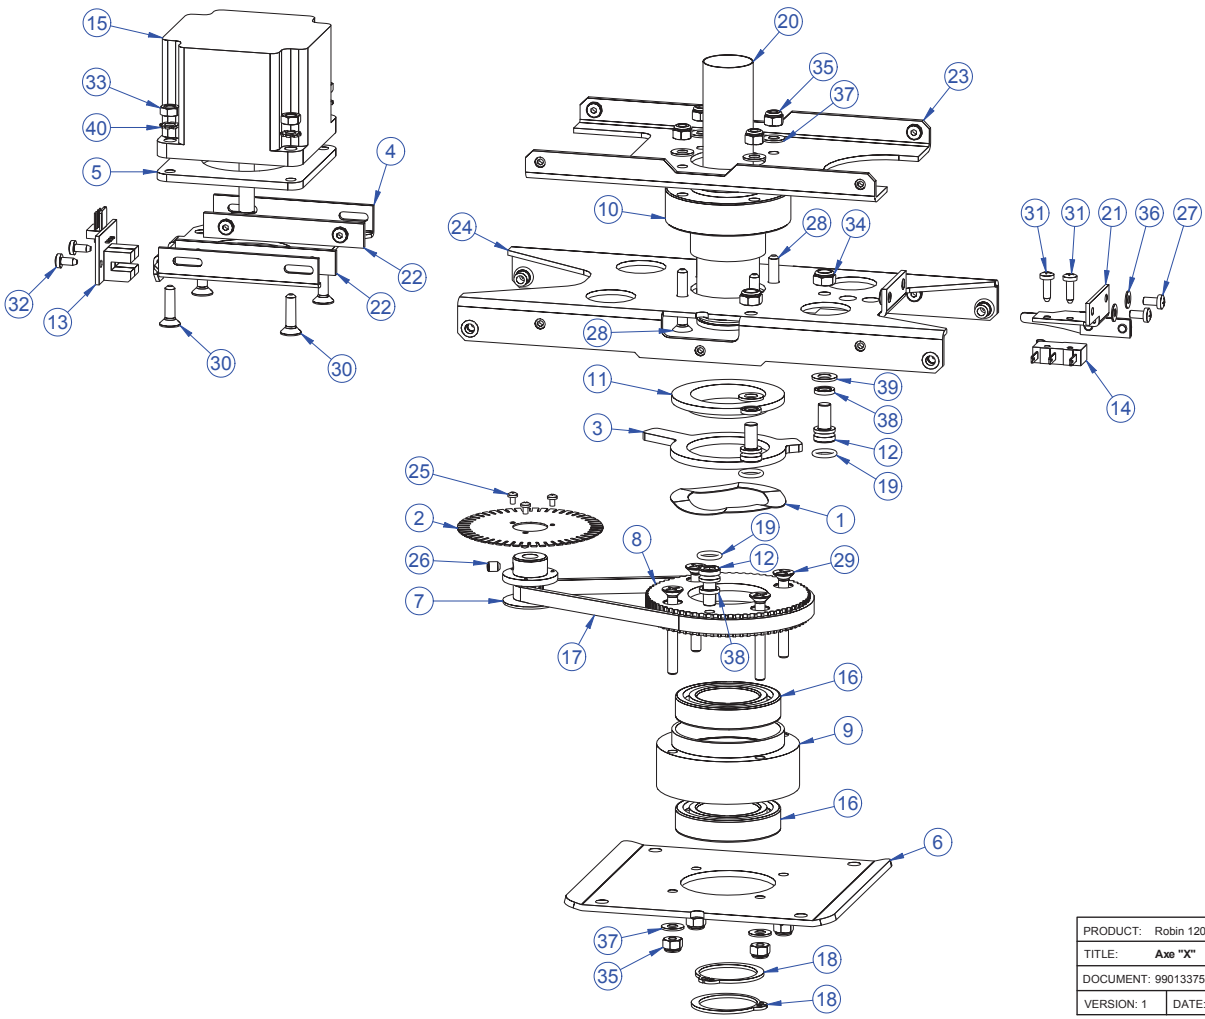

PRODUCT: Robin 1200 LEDWash		
TITLE: Front module of head		
DOCUMENT: 99013373		
VERSION: 1	DATE: 01.02.2012	SHEET: 03 OF 13

PRODUCT: Robin 1200 LEDWash		
TITLE: LED modules - exploded		
DOCUMENT: 99013374		
VERSION: 1	DATE: 01.02.2012	SHEET: 04 OF 13

PRODUCT: Robin 1200 LEDWash		
TITLE: PCB RB8010 Ostar		
DOCUMENT: 13031022		
VERSION: 1	DATE: 01.02.2012	SHEET: 05 OF 13

PRODUCT: Robin 1200 LEDWash		
TITLE: Rear module of head		
DOCUMENT: 99013373		
VERSION: 1	DATE: 01.02.2012	SHEET: 06 OF 13

PRODUCT: Robin 1200 LEDWash		
TITLE: Arm of head		
DOCUMENT: 99013375		
VERSION: 1	DATE: 01.02.2012	SHEET: 07 OF 13

PRODUCT: Robin 1200 LEDWash		
TITLE: Arm of axe "Y"		
DOCUMENT: 99013375		
VERSION: 1	DATE: 01.02.2012	SHEET: 08 OF 13

PRODUCT: Robin 1200 LEDWash		
TITLE: Axo "X"		
DOCUMENT: 99013375		
VERSION: 1	DATE: 01.02.2012	SHEET: 09 OF 13

PRODUCT: Robin 1200 LEDWash		
TITLE: Front and rear panel of base		
DOCUMENT: 99013376		
VERSION: 1	DATE: 01.02.2012	SHEET: 10 OF 13