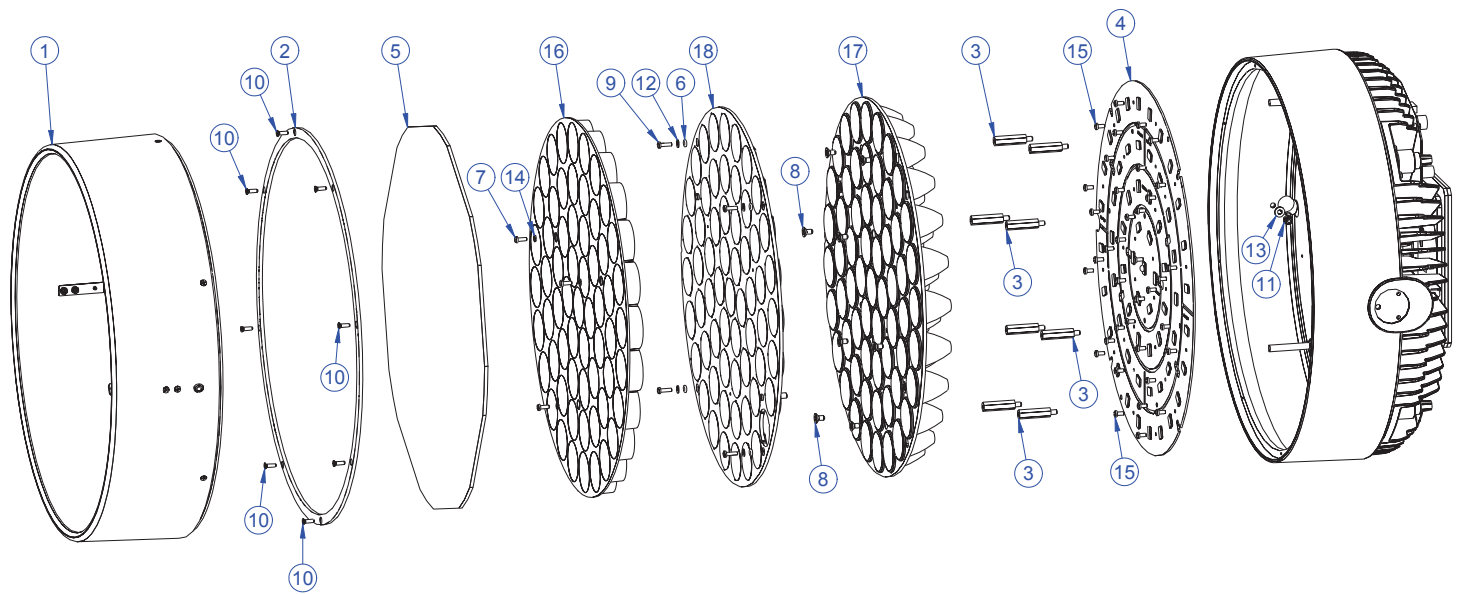

PRODUCT: Robin 1200 LEDWash		
TITLE: Front module of head		
DOCUMENT: 99013373		
VERSION: 1	DATE: 01.02.2012	SHEET: 03 OF 13

PRODUCT: Robin 1200 LEDWash		
TITLE: LED modules - exploded		
DOCUMENT: 99013374		
VERSION: 1	DATE: 01.02.2012	SHEET: 04 OF 13

PRODUCT: Robin 1200 LEDWash		
TITLE: PCB RB8010 Ostar		
DOCUMENT: 13031022		
VERSION: 1	DATE: 01.02.2012	SHEET: 05 OF 13

PRODUCT: Robin 1200 LEDWash		
TITLE: Rear module of head		
DOCUMENT: 99013373		
VERSION: 1	DATE: 01.02.2012	SHEET: 06 OF 13

PRODUCT: Robin 1200 LEDWash		
TITLE: Arm of head		
DOCUMENT: 99013375		
VERSION: 1	DATE: 01.02.2012	SHEET: 07 OF 13

PRODUCT: Robin 1200 LEDWash		
TITLE: Arm of axe "Y"		
DOCUMENT: 99013375		
VERSION: 1	DATE: 01.02.2012	SHEET: 08 OF 13